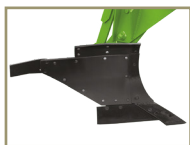

Polyethylene
(mixed clay soils)