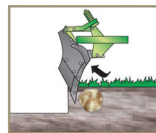

The Shock Control is activated, disenga-ging the mouldboard.